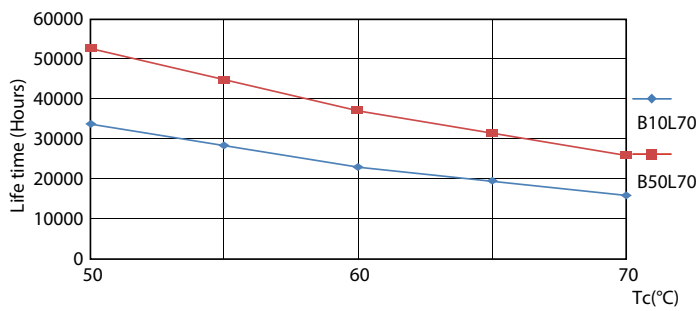

LifetimeVsTc