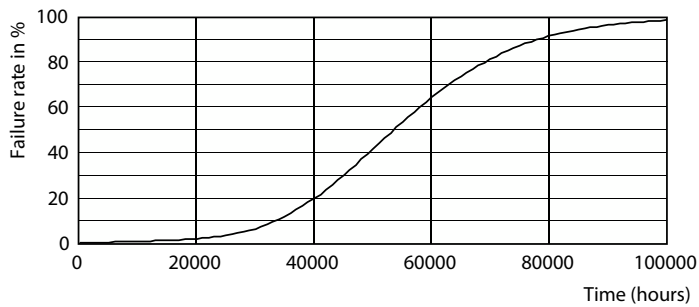

CorePro LEDtube EM/Mains T8

Photometric data

General uniform lighting - CorePro LEDtube 600mm 8W 830 T8

Lifetime

Life Expectancy Diagram