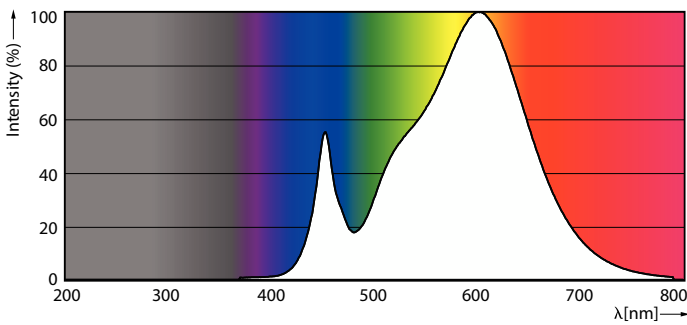

Photometric data

Spectral Power Distribution Colour - CorePro LEDtube 600mm 8W 830 T8