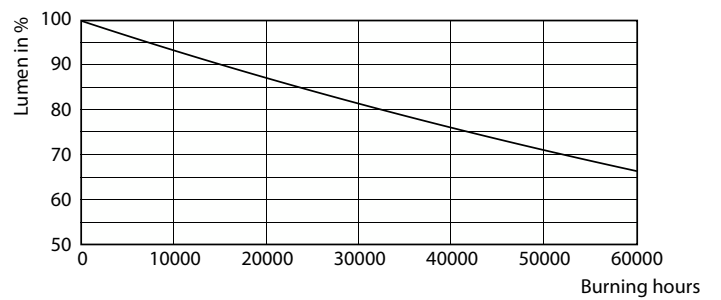

FailureRate