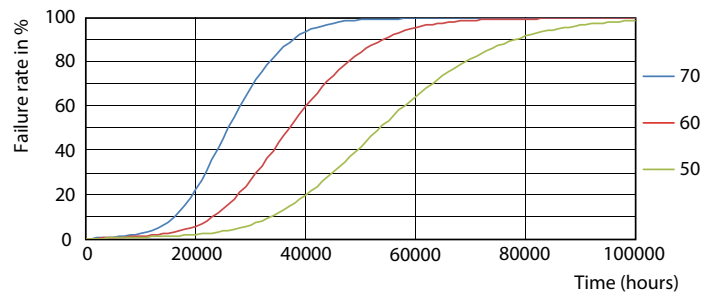

CorePro LEDtube EM/Mains T8

Photometric data

General uniform lighting - CorePro LEDtube 600mm 8W 830 T8

Lifetime

Life Expectancy Diagram