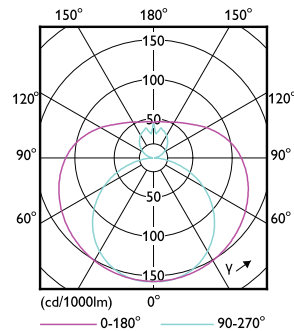

Dimensional drawing

Product	D1	D2	A1	A2	A3
CorePro LEDtube 600mm 8W 830 T8	25.7 mm	28 mm	588.5 mm	595.5 mm	602.5 mm

Photometric data

Spectral Power Distribution Colour - CorePro LEDtube 600mm 8W 830 T8

Light Distribution Diagram - CorePro LEDtube 600mm 8W 830 T8