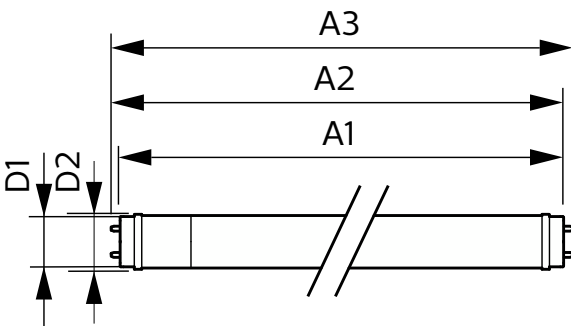

Product Data

Order product name	CorePro LEDtube 600mm 8W 830 T8
Full product name	CorePro LEDtube 600mm 8W 830 T8
Full product code	871951448638600
Order code	48638600
Material Nr. (12NC)	929003577132
Net Weight (Piece)	0.220 kg
EAN/UPC - Product/Case	8719514486386
Numerator - Packs per outer box	20
EAN/UPC - Case	8719514486393

Dimensional drawing

Product	D1	D2	A1	A2	A3
CorePro LEDtube 600mm 8W 830 T8	25.7 mm	28 mm	588.5 mm	595.5 mm	602.5 mm

Photometric data

Spectral Power Distribution Colour - CorePro LEDtube 600mm 8W 830 T8

Light Distribution Diagram - CorePro LEDtube 600mm 8W 830 T8